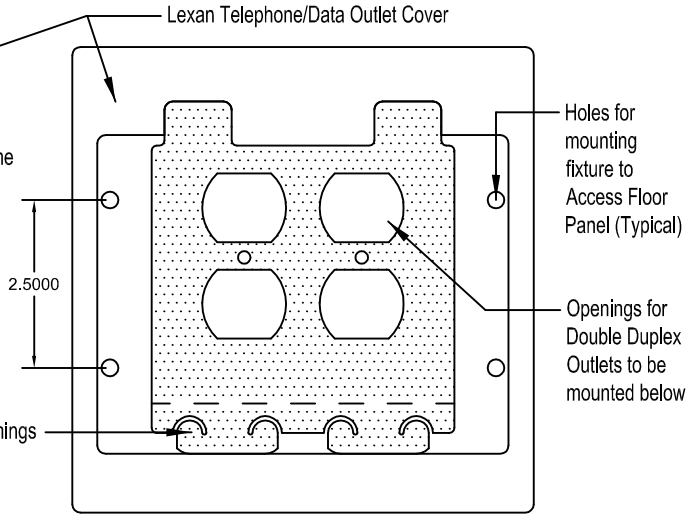

IRVINE
ACCESS FLOORS
 9425 Washington Blvd., Suite Y-WW
 Laurel, MD 20723
 Phone: (301) 617-9333 Fax: (301) 617-9907
 www.irvineaccessfloors.com

ACCESS FLOOR IAF1 POWER BOX

NOTES:
 1. Outlet Cover is available in the following colors:
 Black, Brown, or Gray
 2. Box will fit into a standard 5 1/4" x 6 1/2" cutout
 in the floor panel and attaches using four
 self-drilling sheet metal screws.

IAF1 Power Box Outlet Cover

Top View

IAF1 Power Box Outlet Cover

Top View with Hinged Lid Removed

IAF1 Power Box Assembly

Front View

IAF1 Power Box Assembly

Side / Cut-Away View

IAF1 Power Box Assembly

Rear View