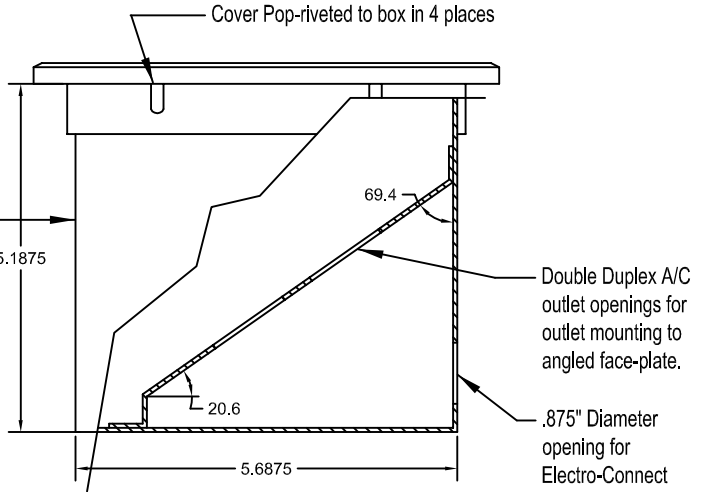

IRVINE
ACCESS FLOORS
 9425 Washington Blvd., Suite Y-WW
 Laurel, MD 20723
 Phone: (301) 617-9333 Fax: (301) 617-9907
 www.irvineaccessfloors.com

ACCESS FLOOR IAF1 POWER BOX

NOTES:
 1. Outlet Cover is available in the following colors:
 Black, Brown, or Gray
 2. Box will fit into a standard 5 1/4" x 6 1/2" cutout
 in the floor panel and attaches using four
 self-drilling sheet metal screws.

IAF1 Power Box Outlet Cover

Top View

IAF1 Power Box Outlet Cover

Top View with Hinged Lid Removed

IAF1 Power Box Assembly

Front View

IAF1 Power Box Assembly

Side / Cut-Away View

IAF1 Power Box Assembly

Rear View