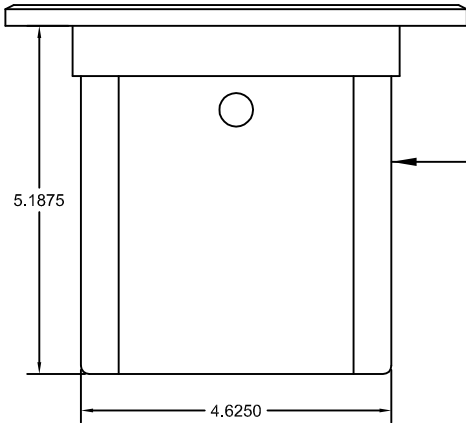

IRVINE
ACCESS FLOORS
 9425 Washington Blvd., Suite Y-WW
 Laurel, MD 20723
 Phone: (301) 617-9333 Fax: (301) 617-9907
 www.irvineaccessfloors.com

ACCESS FLOOR IAF1 POWER BOX

NOTES:
 1. Outlet Cover is available in the following colors:
 Black, Brown, or Gray
 2. Box will fit into a standard 5 1/4" x 6 1/2" cutout
 in the floor panel and attaches using four
 self-drilling sheet metal screws.

IAF1 Power Box Outlet Cover

Top View

IAF1 Power Box Outlet Cover

Top View with Hinged Lid Removed

IAF1 Power Box Assembly

Front View

IAF1 Power Box Assembly

Side / Cut-Away View

IAF1 Power Box Assembly

Rear View