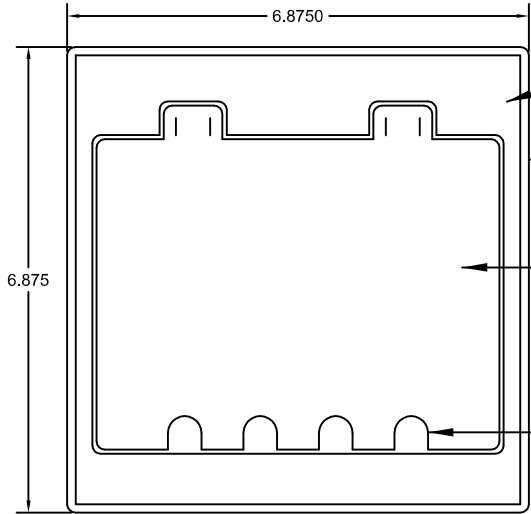

IRVINE
ACCESS FLOORS
 9425 Washington Blvd., Suite Y-WW
 Laurel, MD 20723
 Phone: (301) 617-9333 Fax: (301) 617-9907
 www.irvineaccessfloors.com

ACCESS FLOOR IAF1 POWER BOX

NOTES:
 1. Outlet Cover is available in the following colors:
 Black, Brown, or Gray
 2. Box will fit into a standard 5 1/4" x 6 1/2" cutout
 in the floor panel and attaches using four
 self-drilling sheet metal screws.

IAF1 Power Box Outlet Cover

Top View

IAF1 Power Box Outlet Cover

Top View with Hinged Lid Removed

IAF1 Power Box Assembly

Front View

IAF1 Power Box Assembly

Side / Cut-Away View

IAF1 Power Box Assembly

Rear View