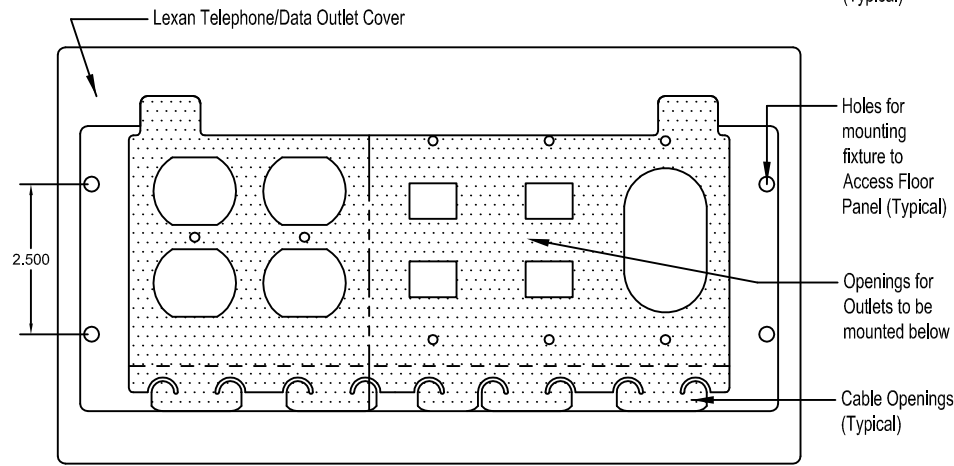

**IRVINE**  
**ACCESS FLOORS**  
 9425 Washington Blvd., Suite Y-WW  
 Laurel, MD 20723  
 Phone: (301) 617-9333 Fax: (301) 617-9907  
 www.irvineaccessfloors.com

**ACCESS FLOOR IAF3 POWER BOX**

**NOTES:**  
 1. Outlet Cover is only available in Black.  
 2. Box will fit into a standard 10 3/4" x 6 1/4" cutout in the floor panel and attaches using four self-drilling sheet metal screws.

**IAF3 Power Box Outlet Cover**

Top View

**IAF3 Power Box Outlet Cover**

Top View with Hinged Lid Removed

**IAF3 Power Box Assembly**

Front View

**IAF3 Power Box Assembly**

Side / Cut-Away View