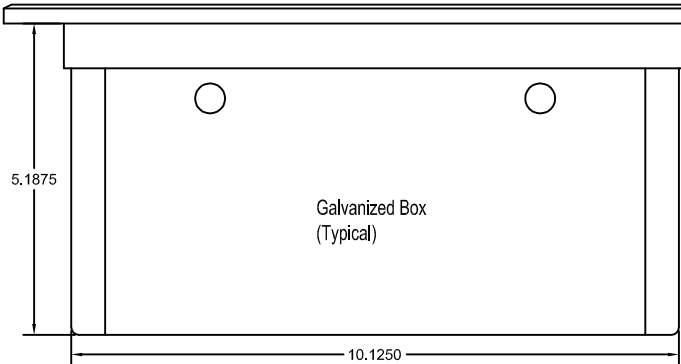

**IRVINE**  
**ACCESS FLOORS**  
 9425 Washington Blvd., Suite Y-WW  
 Laurel, MD 20723  
 Phone: (301) 617-9333 Fax: (301) 617-9907  
 www.irvineaccessfloors.com

**ACCESS FLOOR IAF3 POWER BOX**

**NOTES:**  
 1. Outlet Cover is only available in Black.  
 2. Box will fit into a standard 10 3/4" x 6 1/4" cutout in the floor panel and attaches using four self-drilling sheet metal screws.

**IAF3 Power Box Outlet Cover**

Top View

**IAF3 Power Box Outlet Cover**

Top View with Hinged Lid Removed

**IAF3 Power Box Assembly**

Front View

**IAF3 Power Box Assembly**

Side / Cut-Away View