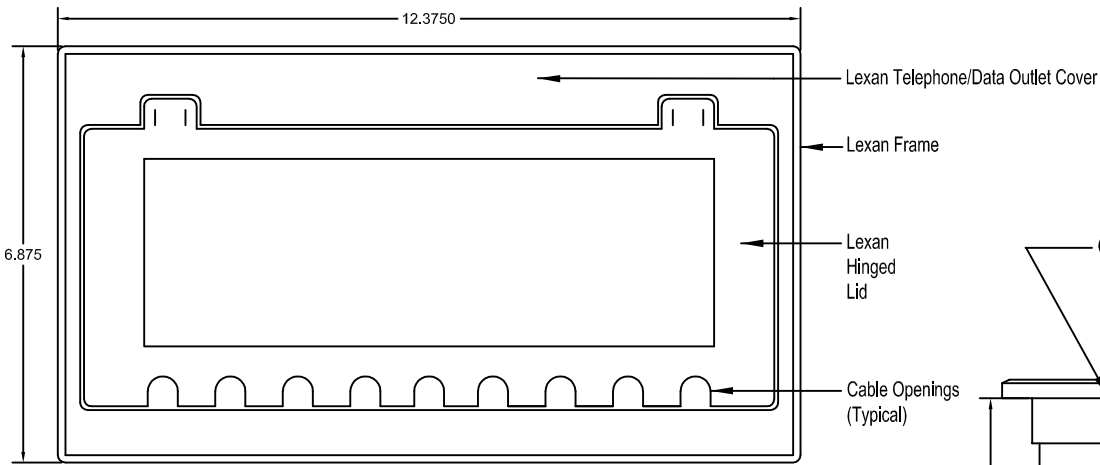

**IRVINE**  
**ACCESS FLOORS**  
 9425 Washington Blvd., Suite Y-WW  
 Laurel, MD 20723  
 Phone: (301) 617-9333 Fax: (301) 617-9907  
 www.irvineaccessfloors.com

**ACCESS FLOOR IAF3 POWER BOX**

**NOTES:**  
 1. Outlet Cover is only available in Black.  
 2. Box will fit into a standard 10 3/4" x 6 1/4" cutout in the floor panel and attaches using four self-drilling sheet metal screws.

**IAF3 Power Box Outlet Cover**

Top View

**IAF3 Power Box Outlet Cover**

Top View with Hinged Lid Removed

**IAF3 Power Box Assembly**

Front View

**IAF3 Power Box Assembly**

Side / Cut-Away View

**IAF3 Power Box Assembly**

Rear View