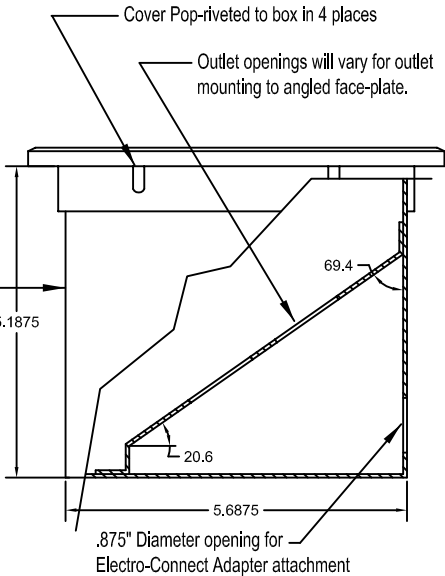

**IRVINE**  
**ACCESS FLOORS**  
 9425 Washington Blvd., Suite Y-WW  
 Laurel, MD 20723  
 Phone: (301) 617-9333 Fax: (301) 617-9907  
 www.irvineaccessfloors.com

**ACCESS FLOOR IAF3 POWER BOX**

**NOTES:**  
 1. Outlet Cover is only available in Black.  
 2. Box will fit into a standard 10 3/4" x 6 1/4" cutout in the floor panel and attaches using four self-drilling sheet metal screws.

**IAF3 Power Box Outlet Cover**

Top View

**IAF3 Power Box Outlet Cover**

Top View with Hinged Lid Removed

**IAF3 Power Box Assembly**

Front View

**IAF3 Power Box Assembly**

Side / Cut-Away View

**IAF3 Power Box Assembly**

Rear View