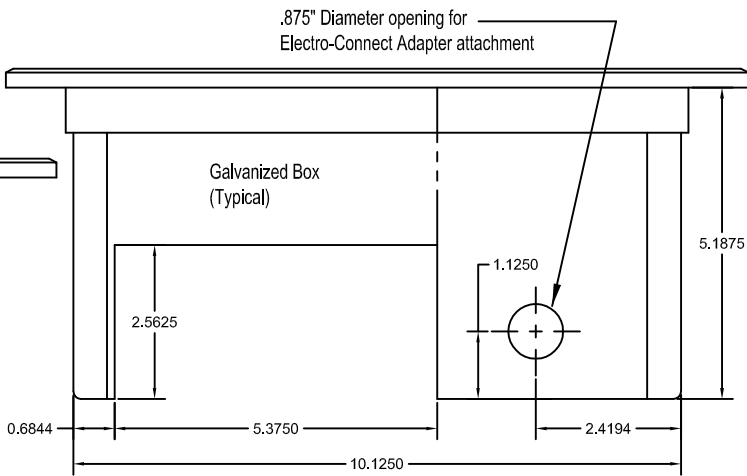

**IRVINE**  
**ACCESS FLOORS**  
 9425 Washington Blvd., Suite Y-WW  
 Laurel, MD 20723  
 Phone: (301) 617-9333 Fax: (301) 617-9907  
 www.irvineaccessfloors.com

**ACCESS FLOOR IAF3 POWER BOX**

**NOTES:**  
 1. Outlet Cover is only available in Black.  
 2. Box will fit into a standard 10 3/4" x 6 1/4" cutout in the floor panel and attaches using four self-drilling sheet metal screws.

**IAF3 Power Box Outlet Cover**

Top View

**IAF3 Power Box Outlet Cover**

Top View with Hinged Lid Removed

**IAF3 Power Box Assembly**

Front View

**IAF3 Power Box Assembly**

Side / Cut-Away View

**IAF3 Power Box Assembly**

Rear View